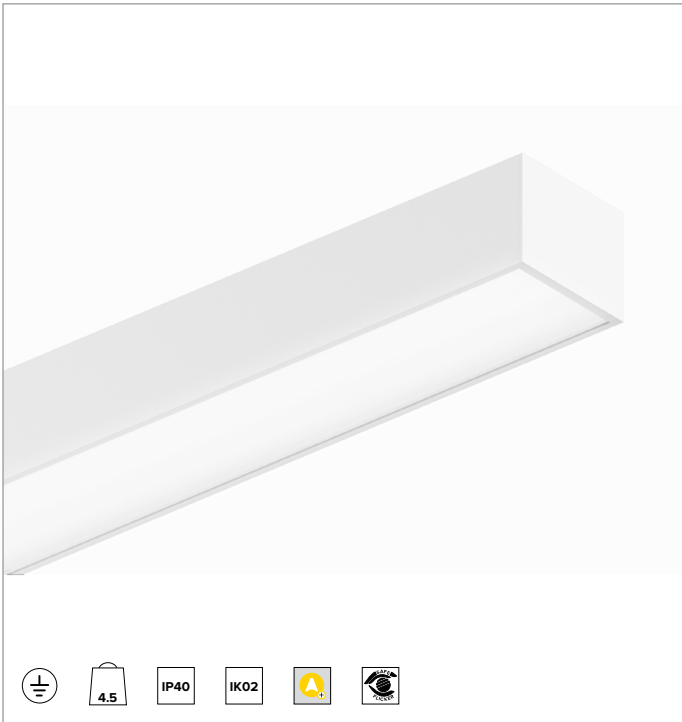

T023BY940ELPW | LOGICO EASY Stand Alone 100 - OPAL HO

Linear stand alone LED fixture for ceiling mounted or suspension installation

	4000K	H(m)	D(m)	E _{max} (lx)	
	Ra90		109°		
Fixture Power	78W	1	2.82	1347	
Source Flux	6409lm	2	5.64	337	
Fixture Flux	6409lm	3	8.46	150	
Efficacy	82lm/W	4	11.28	84	
G0301A I _{max} =210cd/klm	I _{max}	1347cd	5	14.10	54

CCT nominal: 4000K

Lifetime (L80/B10): 100000h tq +25°C

ILLUMINOTECHNICAL CHARACTERISTICS

Direct/indirect emission. Diffused light - OPAL optic: optical system made of a steel reflector with white polymer coating and a closing diffuser screen in opal anti-glare polycarbonate.

Emission: DIRECT/INDIRECT

Optic: REFLECTOR

Optical efficiency: 100%

Fixture flux: 6409lm

Luminous efficacy: 82lm/W

Photobiological safety: Compliant with RG0 exempt risk group

MECHANICAL CHARACTERISTICS

Painted extruded aluminium body with 100mm section and polycarbonate end caps. Upper closing screen in translucent polycarbonate.

Colour and finish: White

Dimensions: L=1462mm

Weight: 4.5Kg

Version: LINEAR

Degree of protection: IP40

Mechanical Resistance: IK02

ELECTRICAL CHARACTERISTICS

Integrated electronic ON-OFF driver. Luminaire compliant with EN 60598-2-22 for power supply from a centralised emergency system CPSS (Central Power Supply System), not incorporated in the luminaire - high risk areas excluded. The default power and flux are 100% in AC and 100% in DC.