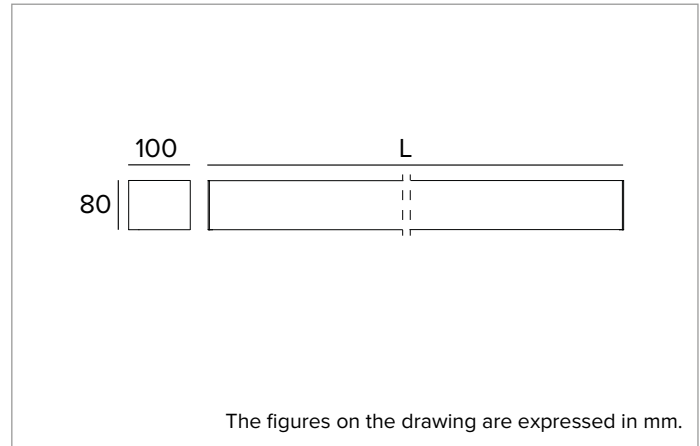

T023BY940ELPW | LOGICO EASY Stand Alone 100 - OPAL HO

Linear stand alone LED fixture for ceiling mounted or suspension installation

	4000K	H(m)	D(m)	E _{max} (lx)	
	Ra90		109°		
Fixture Power	78W	1	2.82	1347	
Source Flux	6409lm	2	5.64	337	
Fixture Flux	6409lm	3	8.46	150	
Efficacy	82lm/W	4	11.28	84	
G0301A I _{max} =210cd/klm	I _{max}	1347cd	5	14.10	54

Colour and finish: White

Dimensions: L=1462mm

Weight: 4.5Kg

Version: LINEAR

Degree of protection: IP40

Mechanical Resistance: IK02

ELECTRICAL CHARACTERISTICS

Integrated electronic ON-OFF driver. Luminaire compliant with EN 60598-2-22 for power supply from a centralised emergency system CPSS (Central Power Supply System), not incorporated in the luminaire - high risk areas excluded. The default power and flux are 100% in AC and 100% in DC.